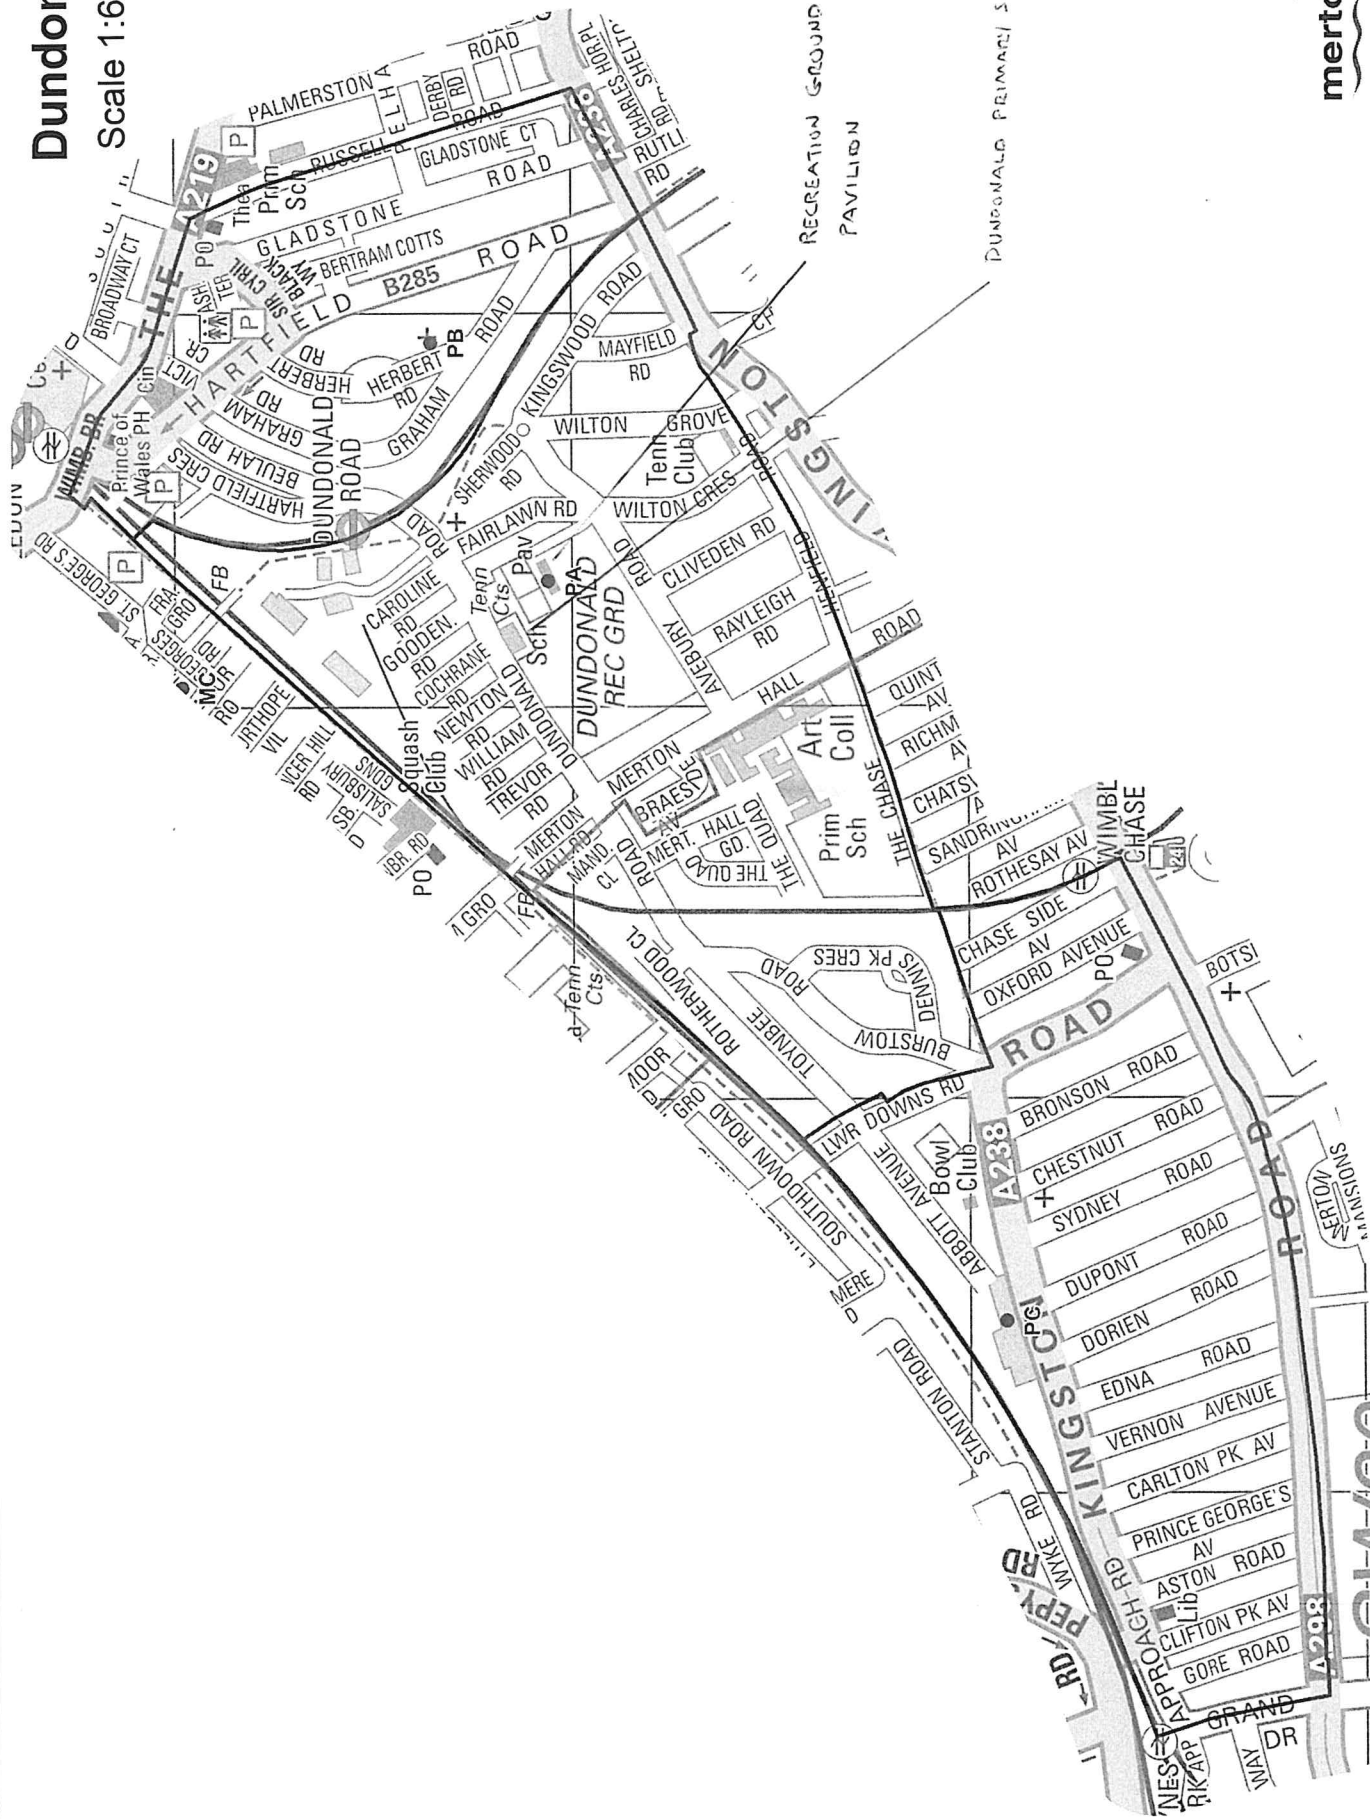

Dundonald

Scale 1:6,500